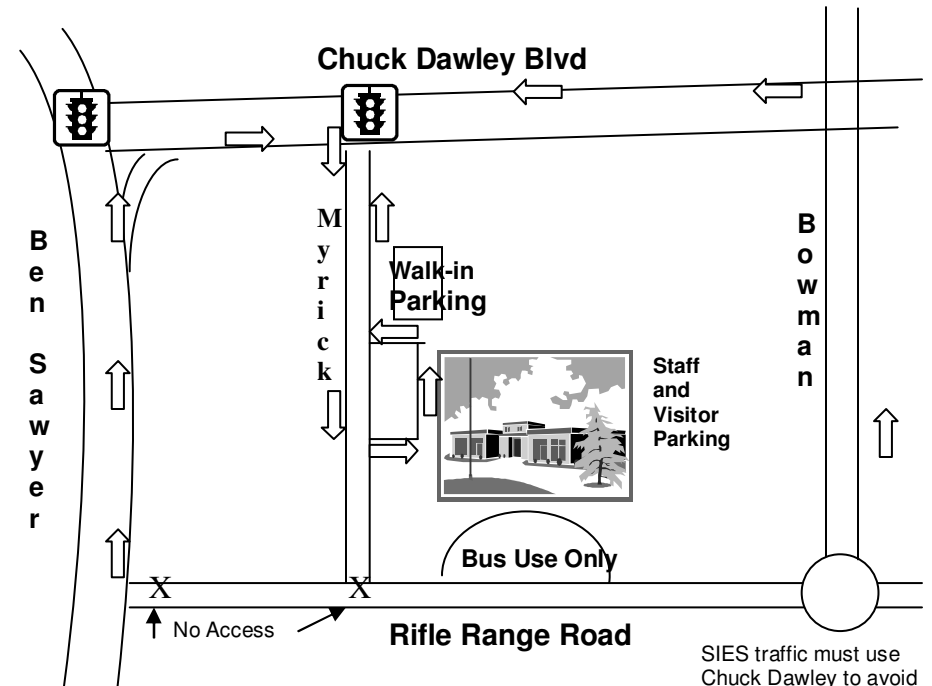

# Sullivan's Island Elementary School

1120 Rifle Range Road, Mount Pleasant, SC 29464

## Traffic Plan - Bus and Car Drop-Off/Pick-Up Routes

The **Mt. Pleasant and Sullivan's Island Police Departments** have worked together to create a safe and effective drop-off and pick-up route for buses and cars. It is **essential** that we dedicate Rifle Range Road for **bus use only**, with car access by way of Chuck Dawley Blvd to Myrick Road.

The **Car Drop Off and Pick Up** route will be located on the **Myrick Road** side of the school building. Car drivers are to arrive by way of **Chuck Dawley Blvd.**, travel down Myrick Road, and loop through the carpool line, returning back up Myrick Road to Chuck Dawley Blvd.

**Buses only** will use the front drive during drop off and pick up. **Walk-In Parking** is located off Myrick Road near the car drop off and pick up area.

**Please Note: Isle of Palms traffic is directed to use Jasper Blvd, through Sullivan's Island, to access Ben Sawyer and Chuck Dawley. NO car traffic will be permitted to access the school from Rifle Range Road during drop-off and pick-up.**